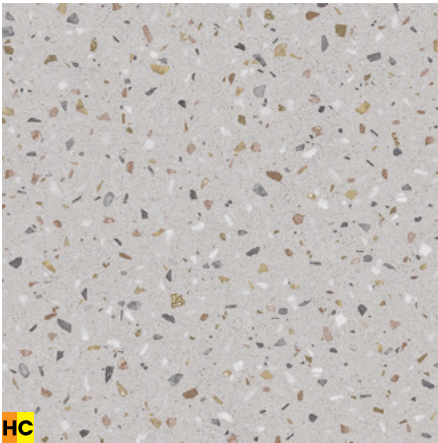

Radius Luxury Vinyl Tile 18"x18"

Size	18" x 18"
Thickness	3.0 mm
Wear Layer	Embossed 12 Mil
Pieces Per Carton	16
Square Feet Per Carton	36
Cartons Per Pallet	40

Commercial Warranty	10-Year Limited
Residential/Multi-family Warranty	20-Year Limited
Stock Status	Special Order
Special Order Fee <i>(Paid by customer)</i>	$40
Price Per Square Foot	$2.25
Price Per Carton	$81.00

Available colors for Radius Luxury Vinyl Tile 18"x18"

HC
Bannister RT496_C14