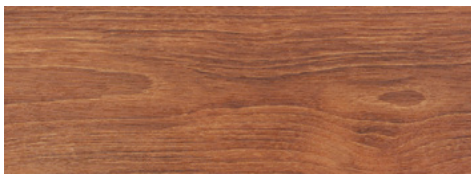

Toasted Teak IS215_C08 **S