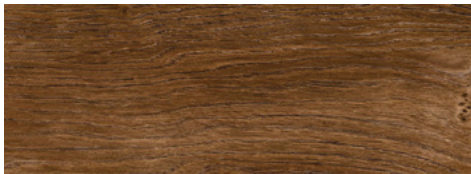

Impression Vinyl Stair Treads

Tread Depth*	14-1/8"
Riser Height*	8-1/4"
Length	Available in sizes from 3' to 9'
Wear Layer	Embossed 28 mil

*Depth and height can be trimmed to fit.

Commercial Warranty	10-Year Limited
Residential/Multi-family Warranty	Lifetime Limited
Stock Status	Special Order
Special Order Fee <i>(Paid by customer)</i>	$40
Price Per Linear Ft. Without Strip	$14.00
Price Per Linear Ft. With Strip	$14.75

Color matched J-channel and caulking are available.

J-Channel: $18.20 each • Available in 9-foot-long pieces

Caulking: $18.20/tube • Available in 5.5 ounce tubes • Covers 12 linear feet with 1/4" bead

Available colors for Impression Vinyl Stair Treads

**To add the visual stripe, please specify an "S" at the end of each part number.

Birmingham IS220_C12 **S