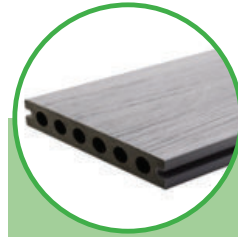

# UltraShield™ Composite Decking

**UH02**  
**Voyager Series**

**US07**  
**Cortes Series**

**US33**  
**Columbus Series**

Description	Circle Hollow Deck Board with Groove		Solid Deck Board	Hybrid Starter Board with Groove
Actual Dimensions (height x width x length)	0.9 in. X 5.5 in. X 12 ft.	0.9 in. X 5.5 in. X 16 ft.	0.9 in. X 5.5 in. X 16 ft.	0.9 in. X 5.5 in. X 16 ft.
Color	All Six Colors		All Six Colors	All Six Colors
Pieces Per Bundle	49		49	49
Weight per Lineal Foot (lbs.)	1.77		2.5	2.4

## One Board, Two Grains

UltraShield™ offers two grains on the same board in Voyager and Cortes. The Columbus and fascia boards are only available in wood grain.

Straight Grain

Wood Grain

NewTechWood UltraShield™ Decking  
in Westminster Gray