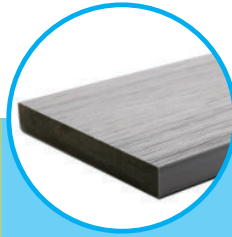

# UltraShield™ Composite Decking

**UH02**  
**Voyager Series**

**US07**  
**Cortes Series**

**US33**  
**Columbus Series**

Description	Circle Hollow Deck Board with Groove		Solid Deck Board	Hybrid Starter Board with Groove
Actual Dimensions (height x width x length)	0.9 in. X 5.5 in. X 12 ft.	0.9 in. X 5.5 in. X 16 ft.	0.9 in. X 5.5 in. X 16 ft.	0.9 in. X 5.5 in. X 16 ft.
Color	All Six Colors		All Six Colors	All Six Colors
Pieces Per Bundle	49		49	49
Weight per Lineal Foot (lbs.)	1.77		2.5	2.4

## Six Colors

Brazilian Ipe

Hawaiian Charcoal

Peruvian Teak

Roman Antique

Spanish Walnut

Westminster Gray

## One Board, Two Grains

UltraShield™ offers two grains on the same board in Voyager and Cortes. The Columbus and fascia boards are only available in wood grain.

Straight Grain

Wood Grain

NewTechWood UltraShield™ Decking  
in Westminster Gray