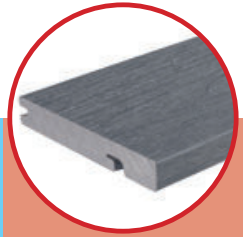

# UltraShield™ Composite Decking

**UH02**  
**Voyager Series**

**US07**  
**Cortes Series**

**US33**  
**Columbus Series**

Description	Circle Hollow Deck Board with Groove		Solid Deck Board	Hybrid Starter Board with Groove
Actual Dimensions (height x width x length)	0.9 in. X 5.5 in. X 12 ft.	0.9 in. X 5.5 in. X 16 ft.	0.9 in. X 5.5 in. X 16 ft.	0.9 in. X 5.5 in. X 16 ft.
Color	All Six Colors		All Six Colors	All Six Colors
Pieces Per Bundle	49		49	49
Weight per Lineal Foot (lbs.)	1.77		2.5	2.4

## One Board, Two Grains

UltraShield™ offers two grains on the same board in Voyager and Cortes. The Columbus and fascia boards are only available in wood grain.

Straight Grain

Wood Grain

NewTechWood UltraShield™ Decking  
in Westminster Gray