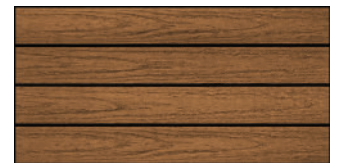

# UltraShield™ Composite Decking

**UH02**  
**Voyager Series**

**US07**  
**Cortes Series**

**US33**  
**Columbus Series**

Description	Circle Hollow Deck Board with Groove		Solid Deck Board	Hybrid Starter Board with Groove
Actual Dimensions (height x width x length)	0.9 in. X 5.5 in. X 12 ft.	0.9 in. X 5.5 in. X 16 ft.	0.9 in. X 5.5 in. X 16 ft.	0.9 in. X 5.5 in. X 16 ft.
Color	All Six Colors		All Six Colors	All Six Colors
Pieces Per Bundle	49		49	49
Weight per Lineal Foot (lbs.)	1.77		2.5	2.4

## Six Colors

Brazilian Ipe

Hawaiian Charcoal

Peruvian Teak

Roman Antique

Spanish Walnut

Westminster Gray

## One Board, Two Grains

UltraShield™ offers two grains on the same board in Voyager and Cortes. The Columbus and fascia boards are only available in wood grain.

Straight Grain

Wood Grain

NewTechWood UltraShield™ Decking  
in Westminster Gray