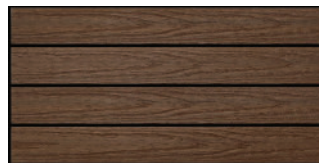

# UltraShield™ Composite Decking

**UH02**  
**Voyager Series**

**US07**  
**Cortes Series**

**US33**  
**Columbus Series**

Description	Circle Hollow Deck Board with Groove		Solid Deck Board	Hybrid Starter Board with Groove
Actual Dimensions (height x width x length)	0.9 in. X 5.5 in. X 12 ft.	0.9 in. X 5.5 in. X 16 ft.	0.9 in. X 5.5 in. X 16 ft.	0.9 in. X 5.5 in. X 16 ft.
Color	All Six Colors		All Six Colors	All Six Colors
Pieces Per Bundle	49		49	49
Weight per Lineal Foot (lbs.)	1.77		2.5	2.4

## Six Colors

Brazilian Ipe

Hawaiian Charcoal

Peruvian Teak

Roman Antique

Spanish Walnut

Westminster Gray

## One Board, Two Grains

UltraShield™ offers two grains on the same board in Voyager and Cortes. The Columbus and fascia boards are only available in wood grain.

Straight Grain

Wood Grain

NewTechWood UltraShield™ Decking  
in Westminster Gray