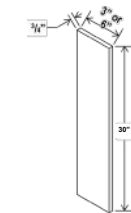

Scan to learn more about Timberland.

Vanity Cabinets

Base Height

Double Door Sink with Butt Doors
34½ High, 21" Deep

Base Height

Console Vanity Sink with Butt Doors and Two Drawers
34½ High, 21" Deep

Base Height

4-Drawer Vanity Base Cabinet
34½ High, 21" Deep

Item #	Princeville Oyster/White
Double Door Sink with Butt Doors, 34½" High	
TVS24BD	791.00
TVS30BD	852.00

Item #	Princeville Oyster/White
Console Vanity Sink, 34½" High	
TVC36BD	1,066.00
TVC42BD	1,182.00

Item #	Princeville Oyster/White
4-Drawer Vanity Base, 34½" High	
TVDB12	1,000.00
TVDB15	1,056.00

Scan to learn more about Timberland.

Accessories

Fillers

Toe Kick

Item #	Princeville Oyster/White
Mouldings	
Crown Moulding (CM8)	394.00
Scribe Moulding (SC)	74.00
Batten Moulding (BAT)	74.00
Inside Corner Moulding (IC)	64.00
Outside Corner Moulding (OC)	74.00
Quarter Round Moulding (QC)	64.00

Item #	Princeville Oyster/White
Fillers	
3" x 30" Filler (F330)	74.00
3" x 96" Filler (F396)	214.00
6" x 30" Filler (F630)	116.00
Toe Kick	
Toe Kick (TK96)	64.00
Touch Up Kit	
Touch Up Kit (TUK)	80.00

Item #	Princeville Oyster/White
Panels	
Base End Panel (BEP3)	282.00
Refrigerator End Panel (REP1.5)	694.00
4' x 8' Finished Panel (FBP4896.25)	556.00