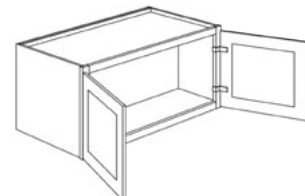

Refrigerator Wall Cabinet with Butt Doors
12"-18" High, 24" Deep