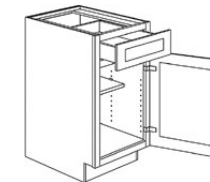

Blind Corner Wall Cabinet
30" High, 12" Deep

Diagonal Corner Wall Cabinet
30" High

Item #	Princeville Oyster/White	Item #	Princeville Oyster/White	Item #	Princeville Oyster/White
Double Door, Butt Doors, 12" High, 12" Deep		Single Door, 30" High, 12" Deep		Blind Corner, 30" High, 12" Deep	
W3012BD	414.00	W930	385.00	WBC3630	782.00
W3612BD	484.00	W1230	424.00	Diagonal Corner, 30" High	
Double Door, Butt Doors, 15" High, 12" Deep		W1530	461.00	DW2430	828.00
W3015BD	461.00	W1830	516.00		
W3315BD	470.00	W2130	548.00		
W3615BD	489.00	Double Door, Butt Doors, 30" High, 12" Deep			
Double Door, Butt Doors, 18" High, 12" Deep		W2430BD	652.00		
W3018BD	526.00	W2730BD	689.00		
W3618BD	582.00	W3030BD	721.00		
Refrigerator Wall, Butt Doors, 12" High, 24" Deep		W33330BD	763.00		
RW3612BD	661.00	W3630BD	805.00		

Scan to learn more about Timberland.

Base Cabinets

Full Height Tray Door Base Cabinet

Single Door with Drawer Base Cabinet

Double Door with Drawer and Butt Doors

Trash Pullout Double Top Mount Base

3 Drawer Base Cabinet

Square Corner Base Cabinet with Lazy Susan

Blind Corner Base Cabinet

Sink with Butt Doors Base Cabinet

Tall Utility Pantry
84" High, 24" Deep

Item #	Princeville Oyster/White	Item #	Princeville Oyster/White	Item #	Princeville Oyster/White
Full Height Tray Door		Trash Pullout Double Top Mount		Sink with Butt Doors	
BFH9	512.00	BWB18	1,348.00	SB33BD	1,047.00
Single Door with Drawer		3 Drawer		SB36BD	1,075.00
B12	670.00	3DB15	987.00	Tall Utility Pantry, 84" High, 24" Deep	
B15	717.00	3DB18	1,057.00	UC1884	1,731.00
B18	786.00	3DB24	1,197.00		
B21	826.00	Square Corner with Lazy Susan			
Double Door with Butt Doors		SCB36-LSS	2,136.00		
B24BD	920.00	Blind Corner			
B27BD	987.00	BC42	1,121.00		
B30BD	1,019.00				
B33BD	1,047.00				
B36BD	1,075.00				