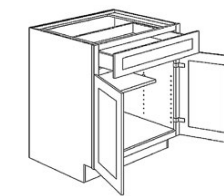

Scan to learn more about Timberland.

Base Cabinets

Full Height Tray Door Base Cabinet

Single Door with Drawer Base Cabinet

Double Door with Drawer and Butt Doors

Trash Pullout Double Top Mount Base

3 Drawer Base Cabinet

Square Corner Base Cabinet with Lazy Susan

Blind Corner Base Cabinet

Sink with Butt Doors Base Cabinet

Tall Utility Pantry
84" High, 24" Deep

Item #	Princeville Oyster/White	Item #	Princeville Oyster/White	Item #	Princeville Oyster/White
Full Height Tray Door		Trash Pullout Double Top Mount		Sink with Butt Doors	
BFH9	512.00	BWB18	1,348.00	SB33BD	1,047.00
Single Door with Drawer		3 Drawer		SB36BD	1,075.00
B12	670.00	3DB15	987.00	Tall Utility Pantry, 84" High, 24" Deep	
B15	717.00	3DB18	1,057.00	UC1884	1,731.00
B18	786.00	3DB24	1,197.00		
B21	826.00	Square Corner with Lazy Susan			
Double Door with Butt Doors		SCB36-LSS	2,136.00		
B24BD	920.00	Blind Corner			
B27BD	987.00	BC42	1,121.00		
B30BD	1,019.00				
B33BD	1,047.00				
B36BD	1,075.00				