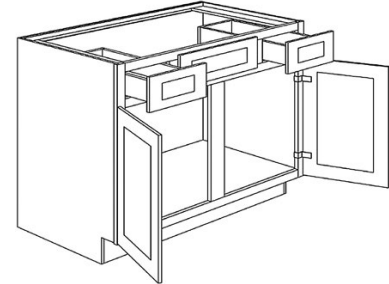

Base Height

Console Vanity Sink with Butt Doors and Two Drawers
34½ High, 21" Deep