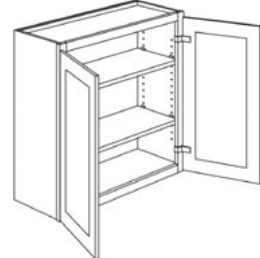

Wall Cabinets

Double Door Wall Cabinet with Butt Doors
12"-18" High, 12" Deep

Refrigerator Wall Cabinet with Butt Doors
12"-18" High, 24" Deep

Single Door Wall Cabinet
30" High, 12" Deep

Double Door Wall Cabinet with Butt Doors
30" High, 12" Deep

Blind Corner Wall Cabinet
30" High, 12" Deep

Diagonal Corner Wall Cabinet
30" High

Item #	Princeville Oyster/White	Item #	Princeville Oyster/White	Item #	Princeville Oyster/White
Double Door, Butt Doors, 12" High, 12" Deep		Single Door, 30" High, 12" Deep		Blind Corner, 30" High, 12" Deep	
W3012BD	414.00	W930	385.00	WBC3630	782.00
W3612BD	484.00	W1230	424.00	Diagonal Corner, 30" High	
Double Door, Butt Doors, 15" High, 12" Deep		W1530	461.00	DW2430	828.00
W3015BD	461.00	W1830	516.00		
W3315BD	470.00	W2130	548.00		
W3615BD	489.00	Double Door, Butt Doors, 30" High, 12" Deep			
Double Door, Butt Doors, 18" High, 12" Deep		W2430BD	652.00		
W3018BD	526.00	W2730BD	689.00		
W3618BD	582.00	W3030BD	721.00		
Refrigerator Wall, Butt Doors, 12" High, 24" Deep		W33330BD	763.00		
RW3612BD	661.00	W3630BD	805.00		