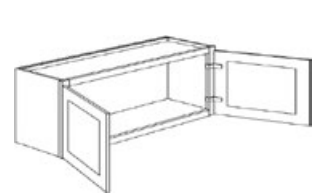

Wall Cabinets

Double Door Wall Cabinet with Butt Doors
12"-18" High, 12" Deep