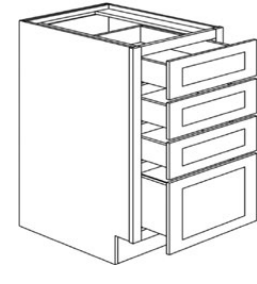

Square Corner Base Cabinet with Lazy Susan

Blind Corner Base Cabinet

Sink with Butt Doors Base Cabinet

Tall Utility Pantry
84" High, 24" Deep

Item #	Princeville Oyster/White	Item #	Princeville Oyster/White	Item #	Princeville Oyster/White
Full Height Tray Door		Trash Pullout Double Top Mount		Sink with Butt Doors	
BFH9	512.00	BWB18	1,348.00	SB33BD	1,047.00
Single Door with Drawer		3 Drawer		SB36BD	1,075.00
B12	670.00	3DB15	987.00	Tall Utility Pantry, 84" High, 24" Deep	
B15	717.00	3DB18	1,057.00	UC1884	1,731.00
B18	786.00	3DB24	1,197.00		
B21	826.00	Square Corner with Lazy Susan			
Double Door with Butt Doors		SCB36-LSS	2,136.00		
B24BD	920.00	Blind Corner			
B27BD	987.00	BC42	1,121.00		
B30BD	1,019.00				
B33BD	1,047.00				
B36BD	1,075.00				

Scan to learn more about Timberland.

Vanity Cabinets

Base Height

Double Door Sink with Butt Doors
34½ High, 21" Deep

Base Height

Console Vanity Sink with Butt Doors and Two Drawers
34½ High, 21" Deep

Base Height