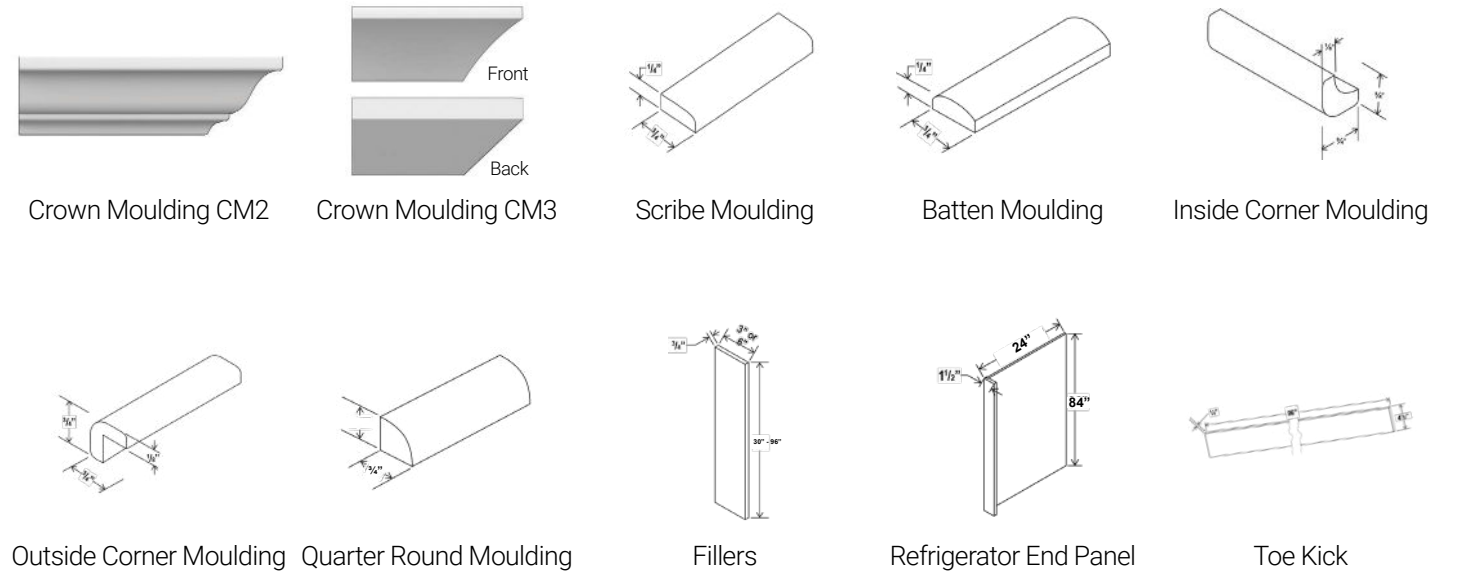

Scan to learn more about Kountry Wood.

Vanity Cabinets

All Kountry Wood Vanities include factory-applied toe kick.

Item #	Harmony Auburn/Slate	Georgetown White
Base Height, Single Door Sink		
VSB242134 (BD)	342.00	412.52
Base Height, Double Door Sink		
VSB302134 (BD)	372.00	440.85
Base Height, Combo Cabinet Sink		
VBT362134 (BD)	505.00	606.32
VBT422134	X	630.11
VBT482134	X	683.38

Item #	Harmony Auburn/Slate	Georgetown White
Base Height, 2-Drawer Cabinet Sink		
VBL302134 (BD)	459.00	546.25
VBR302134 (BD)	459.00	546.25
VBL362134 (BD)	510.00	610.85
VBR362134 (BD)	510.00	610.85

Item #	Harmony Auburn/Slate	Georgetown White
Base Height, 4-Drawer Cabinet Sink		
VDB122134	416.00	496.39
VDB152134	437.00	524.72
VDB182134	473.00	559.85

Scan to learn more about Kountry Wood.

Accessories

Item #	Harmony Auburn/Slate	Georgetown White
Mouldings		
Crown CM2 (2-1/4")	127.00	143.93
Crown CM3 (3-1/4")	183.00	207.39
Scribe SM8 (3/4")	50.00	56.67
Batten BM8 (3/4")	50.00	56.67
Inside Corner ISC8 (3/4")	81.00	91.80
Outside Corner OCS8 (3/4")	81.00	91.80
Quarter Round QRM8 (3/4")	81.00	91.80
Fillers		
F3x30	53.00	60.06
F6x30	111.00	125.80
F3x84	112.00	126.93

Item #	Harmony Auburn/Slate	Georgetown White
Panels		
Dishwasher End Panel (DWEPP3)	112.00	126.93
Refrigerator End Panel (REP84, 1-1/2")	328.00	371.72
Wall End Panel (WEP30)	34.00	38.53
Base End Panel (BEP)	63.00	71.40
Tall End Panel (TEP84)	259.00	293.52
Regular Grain Panel (1/4" x 8' x 4')	332.00	376.26
Cross Grain Panel (1/4" x 8' x 4')	602.00	X

Item #	Harmony Auburn/Slate	Georgetown White
Straight Valance		
Straight Valance VAL48	189.00	214.19
Toe Kick		
TK8 (8' Length)	45.00	51.00
Touch Up Kit		
TUK	84.00	95.20