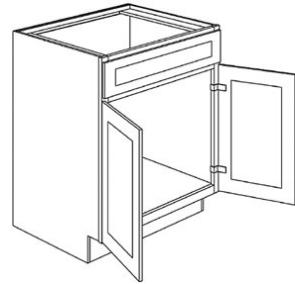

Scan to learn more about Timberland.

Base Cabinets

Full Height Tray Door Base Cabinet

Single Door with Drawer Base Cabinet

Double Door with Drawer and Butt Doors

Trash Pullout Double Top Mount Base

3 Drawer Base Cabinet

Square Corner Base Cabinet with Lazy Susan

Blind Corner Base Cabinet

Sink with Butt Doors Base Cabinet

Tall Utility Pantry
84" High, 24" Deep

Item #	Princeville Oyster/White	Item #	Princeville Oyster/White	Item #	Princeville Oyster/White
Full Height Tray Door		Trash Pullout Double Top Mount		Sink with Butt Doors	
BFH9	512.00	BWB18	1,348.00	SB33BD	1,047.00
Single Door with Drawer		3 Drawer		SB36BD	1,075.00
B12	670.00	3DB15	987.00	Tall Utility Pantry, 84" High, 24" Deep	
B15	717.00	3DB18	1,057.00	UC1884	1,731.00
B18	786.00	3DB24	1,197.00		
B21	826.00	Square Corner with Lazy Susan			
Double Door with Butt Doors		SCB36-LSS	2,136.00		
B24BD	920.00	Blind Corner			
B27BD	987.00	BC42	1,121.00		
B30BD	1,019.00				
B33BD	1,047.00				
B36BD	1,075.00				

Scan to learn more about Timberland.

Vanity Cabinets

Base Height

Double Door Sink with Butt Doors
34½ High, 21" Deep

Base Height

Console Vanity Sink with Butt Doors and Two Drawers
34½ High, 21" Deep

Base Height