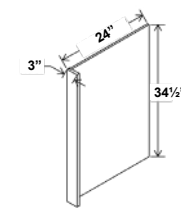

Outside Corner Moulding

Quarter Round Moulding

Fillers

Toe Kick

BEP3 Panel

REP1.5 Panel

Item #	Princeville Oyster/White
Mouldings	
Crown Moulding (CM8)	394.00
Scribe Moulding (SC)	74.00
Batten Moulding (BAT)	74.00
Inside Corner Moulding (IC)	64.00
Outside Corner Moulding (OC)	74.00
Quarter Round Moulding (QC)	64.00