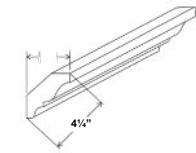

Accessories

Crown Moulding