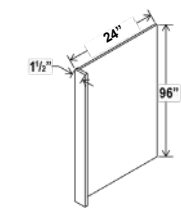

Outside Corner Moulding

Quarter Round Moulding

Fillers

Toe Kick

BEP3 Panel

REP1.5 Panel

Item #	Princeville Oyster/White
Mouldings	
Crown Moulding (CM8)	394.00
Scribe Moulding (SC)	74.00
Batten Moulding (BAT)	74.00
Inside Corner Moulding (IC)	64.00
Outside Corner Moulding (OC)	74.00
Quarter Round Moulding (QC)	64.00