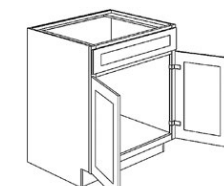

Blind Corner Wall Cabinet
30" High, 12" Deep

Diagonal Corner Wall Cabinet
30" High

Item #	Princeville Oyster/White	Item #	Princeville Oyster/White	Item #	Princeville Oyster/White
Double Door, Butt Doors, 12" High, 12" Deep		Single Door, 30" High, 12" Deep		Blind Corner, 30" High, 12" Deep	
W3012BD	414.00	W930	385.00	WBC3630	782.00
W3612BD	484.00	W1230	424.00	Diagonal Corner, 30" High	
Double Door, Butt Doors, 15" High, 12" Deep		W1530	461.00	DW2430	828.00
W3015BD	461.00	W1830	516.00		
W3315BD	470.00	W2130	548.00		
W3615BD	489.00	Double Door, Butt Doors, 30" High, 12" Deep			
Double Door, Butt Doors, 18" High, 12" Deep		W2430BD	652.00		
W3018BD	526.00	W2730BD	689.00		
W3618BD	582.00	W3030BD	721.00		
Refrigerator Wall, Butt Doors, 12" High, 24" Deep		W33330BD	763.00		
RW3612BD	661.00	W3630BD	805.00		

Scan to learn more about Timberland.

Base Cabinets

Full Height Tray Door Base Cabinet

Single Door with Drawer Base Cabinet

Double Door with Drawer and Butt Doors

Trash Pullout Double Top Mount Base

3 Drawer Base Cabinet

Square Corner Base Cabinet with Lazy Susan

Blind Corner Base Cabinet

Sink with Butt Doors Base Cabinet

Tall Utility Pantry
84" High, 24" Deep

Item #	Princeville Oyster/White	Item #	Princeville Oyster/White	Item #	Princeville Oyster/White
Full Height Tray Door		Trash Pullout Double Top Mount		Sink with Butt Doors	
BFH9	512.00	BWB18	1,348.00	SB33BD	1,047.00
Single Door with Drawer		3 Drawer		SB36BD	1,075.00
B12	670.00	3DB15	987.00	Tall Utility Pantry, 84" High, 24" Deep	
B15	717.00	3DB18	1,057.00	UC1884	1,731.00
B18	786.00	3DB24	1,197.00		
B21	826.00	Square Corner with Lazy Susan			
Double Door with Butt Doors		SCB36-LSS	2,136.00		
B24BD	920.00	Blind Corner			
B27BD	987.00	BC42	1,121.00		
B30BD	1,019.00				
B33BD	1,047.00				
B36BD	1,075.00				