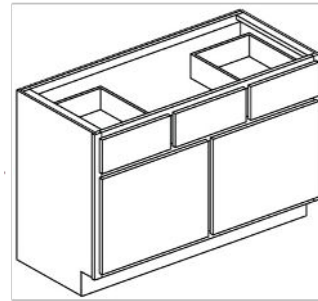

Item #	Harmony Auburn/Slate	Georgetown White
Blind Corner		
BCC36-39	378.00	448.79
BCC45-48	413.00	492.99
Sink with Butt Doors		
SB30 (BD)	393.00	471.45
SB33 (BD)	402.00	479.39
SB36 (BD)	437.00	526.98
Tall Utility Pantry		
UC182484	594.00	710.58
Shelf Kit for Tall Utility Pantry		
Shelf Kit 4SK1824	154.00	174.53

Scan to learn more about Kountry Wood.

Vanity Cabinets

All Kountry Wood Vanities include factory-applied toe kick.

Base Height
Single Door Sink
34½ High, 21" Deep

Base Height
Double Door Sink
34½ High, 21" Deep

Base Height
Combo Cabinet Sink
34½ High, 21" Deep

Base Height
2-Drawer Cabinet Sink
34½ High, 21" Deep

Base Height
4-Drawer Vanity Base
34½ High, 21" Deep

Item #	Harmony Auburn/Slate	Georgetown White
Base Height, Single Door Sink		
VSB242134 (BD)	342.00	412.52
Base Height, Double Door Sink		
VSB302134 (BD)	372.00	440.85
Base Height, Combo Cabinet Sink		
VBT362134 (BD)	505.00	606.32
VBT422134	X	630.11
VBT482134	X	683.38