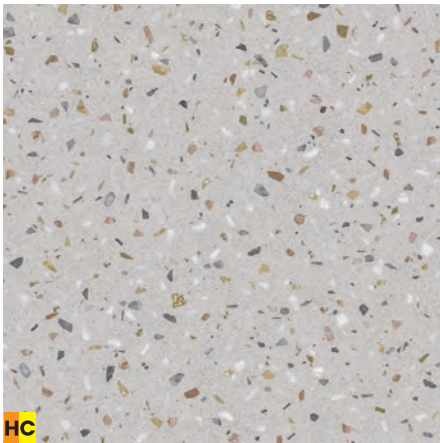

Radius Luxury Vinyl Tile 18"x18"

For pricing, visit [Lensing PartnerView](#) or call our inside sales team at 812-423-6891 ext. 504.

Size	18" x 18"	Commercial Warranty	10-Year Limited
Thickness	3.0 mm	Residential/Multi-family Warranty	20-Year Limited
Wear Layer	Embossed 12 Mil	Stock Status	Special Order
Pieces Per Carton	16	Special Order Fee <i>(Paid by customer)</i>	-
Square Feet Per Carton	36	Price Per Square Foot	-
Cartons Per Pallet	40	Price Per Carton	-

Available colors for Radius Luxury Vinyl Tile 18"x18"

HC
Bannister RT496_C14