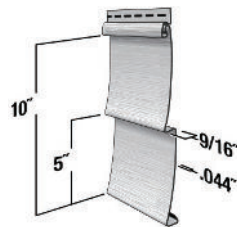

American Herald Vinyl Siding

#36550 Double 4" Traditional

Packaging:
12' 6" panels • 12 Pcs/Sq
2 Sq/Ctn • 28 Ctn/Pallet

#36552 Double 5" Traditional

Packaging:
12' 0" panels • 10 Pcs/Sq
2 Sq/Ctn • 27 Ctn/Pallet