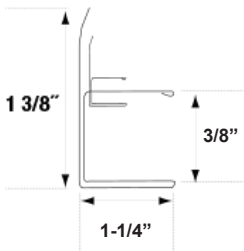

Available colors for aluminum soffit trim

Available Colors	SJ1625	SF1625	F8S25
Autumn Beige 511		N/A	
Black 33	•	N/A	•
Briarwood 100		N/A	
Classic Cream 30		N/A	
Dark Bronze JS	•	N/A	•
Dover White 04	•	•	•
Flint YH		N/A	N/A
Forest (Green) 70		N/A	
Georgian Gray 02			

Available Colors	SJ1625	SF1625	F8S25
Island Pearl 31			
Musket Brown 59	•	•	•
Natural Almond 53			
Rich Mocha 22	N/A		
Royal Brown 62	•	•	•
Sandtone 39			
Sandy Tan A7			
Silver Mist C3		N/A	N/A
Stone Mountain Clay A5	•	•	•
Terratone 34	•	•	•

• = Stock, Blank = Special Order
N/A = Product not available in this color.