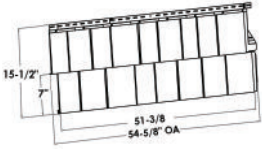

Heritage Cedar Siding and Starter Strip

#556

Perfection Shingle Siding

54-5/8" w x 15-1/2" h
Exposure: double 7"

Packaging:
10 Pcs/Ctn • 1/2 Sq/Ctn