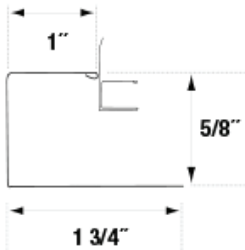

• = Stock, Blank = Special Order
N/A = Product not available in this color.

Aluminum Soffit Trim

SJ1625

1/2" J-Channel

Packaging:
12' 0" length • 25 Pcs/Ctn

SF1625

1/2" F-Channel

Packaging:
12' 0" length • 25 Pcs/Ctn