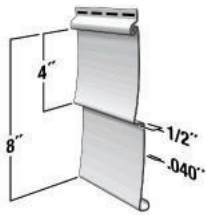

Contractor's Choice Vinyl Siding