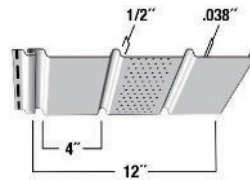

#231
Triple 4" Center Vent

Packaging:
12' 0" panels • 16 Pcs/Ctn • 1.92 Sq/Ctn