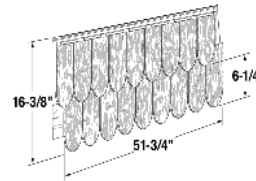

• = Stock, Blank = Special Order

Heritage Cedar Siding and Starter Strip

#556

Perfection Shingle Siding

54-5/8" w x 15-1/2" h
Exposure: double 7"

Packaging:
10 Pcs/Ctn • 1/2 Sq/Ctn

#560

Hand-Split Shake

58-1/8" w x 21-1/8" h
Exposure: 9-3/8"

Packaging:
7 Pcs/Ctn • 1/2 Sq/Ctn

#559

Round Cut Siding

51-3/4" w x 16-3/8" h
48" exposed length

Packaging:
12 Pcs/Ctn • 1/2 Sq/Ctn

CPSSHD 00

Universal Cedar Starter Strip Galvanized (Steel)