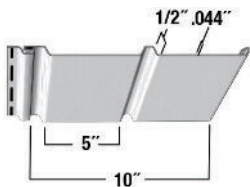

Vinyl Soffit (1 of 2)

#140
Double 5" Premium
Solid

Packaging:
12' 0" panels • 20 Pcs/Ctn • 2 Sq/Ctn