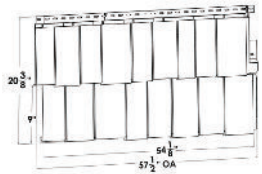

• = Stock, Blank = Special Order

Heritage Cedar Siding and Starter Strip

#556

Perfection Shingle Siding

54-5/8" w x 15-1/2" h
Exposure: double 7"

Packaging:
10 Pcs/Ctn • 1/2 Sq/Ctn

#560

Hand-Split Shake

58-1/8" w x 21-1/8" h
Exposure: 9-3/8"

Packaging:
7 Pcs/Ctn • 1/2 Sq/Ctn

#559

Round Cut Siding

51-3/4" w x 16-3/8" h
48" exposed length

Packaging:
12 Pcs/Ctn • 1/2 Sq/Ctn

CPSSHD 00

Universal Cedar Starter Strip Galvanized (Steel)