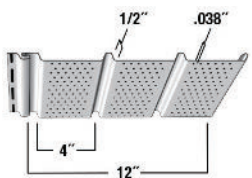

• = Stock, Blank = Special Order
N/A = Product not available in this color.

Vinyl Soffit (2 of 2)

#230
Triple 4" Solid

Packaging:
12' 0" panels • 16 Pcs/Ctn • 1.92 Sq/Ctn

#231
Triple 4" Center Vent

Packaging:
12' 0" panels • 16 Pcs/Ctn • 1.92 Sq/Ctn