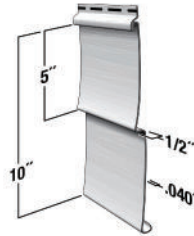

Contractor's Choice Vinyl Siding

#125 Double 4" Traditional

Packaging:
12' 6" panels • 12 Pcs/Sq
2 Sq/Ctn • 28 Ctn/Pallet

#135 Double 5" Traditional

Packaging:
12' 0" panels • 10 Pcs/Sq
2 Sq/Ctn • 27 Ctn/Pallet