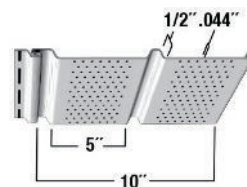

#141
Double 5" Premium Soffit
Vent

Packaging:
12' 0" panels • 20 Pcs/Ctn • 2 Sq/Ctn