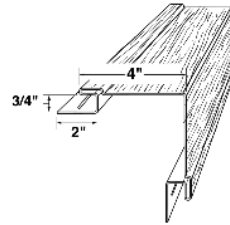

• = Stock, Blank = Special Order
N/A = Product not available in this color.

Vinyl Siding Accessories (1 of 2)

#40022
3" Outside Corner Post

Packaging:
10' 0" length • 10 Pcs/Ctn

#40020
4"x3/4" Outside Corner Post