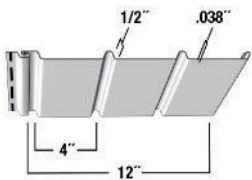

Vinyl Soffit (2 of 2)

#230
Triple 4" Solid

Packaging:
12' 0" panels • 16 Pcs/Ctn • 1.92 Sq/Ctn