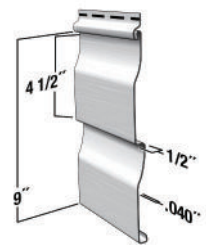

Contractor's Choice Vinyl Siding

#125 Double 4" Traditional

Packaging:
12' 6" panels • 12 Pcs/Sq
2 Sq/Ctn • 28 Ctn/Pallet

#135 Double 5" Traditional

Packaging:
12' 0" panels • 10 Pcs/Sq
2 Sq/Ctn • 27 Ctn/Pallet