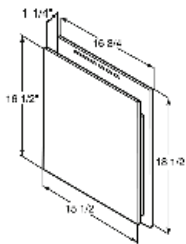

• = Stock, Blank = Special Order

Mounting Systems (2 of 2)

EZBLK080
Octagon Surface Mount
(Double 4" or Double 5")

Packaging:
10 Pcs/Ctn

INTVENT
Intake/Exhaust Vent

Packaging:
1 Pc/Ctn

METER
Meter Base J-Block