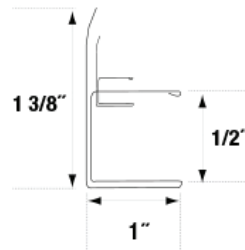

• = Stock, Blank = Special Order
N/A = Product not available in this color.

Aluminum Soffit Trim

SJ1625

1/2" J-Channel

Packaging:
12' 0" length • 25 Pcs/Ctn

SF1625

1/2" F-Channel

Packaging:
12' 0" length • 25 Pcs/Ctn