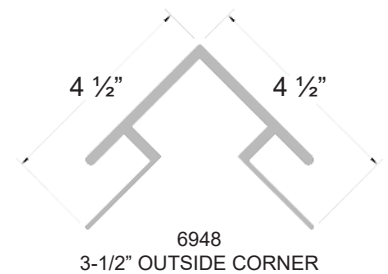

Accessories - Color Matched (Sold by the piece)

Stock colors: Sand Dune, Misty Taupe, Chestnut, Spanish Moss, Seaside Grey, Slate, Flagstone, Cabernet Red, Blue Spruce, Saddle Wood, Storm Grey and Natural White

Special order colors: Antique Ivory, Willow and Harbor Blue

Item #	Description	Length	Pieces/Bundle	Unit Price
6949	3-1/2" Lineal with J-Channel	12'-6"	10	$51.28/ea
6947	1-1/2" J-Trim	12'-6"	20	$27.80/ea
6948	3-1/2" Outside Corner Post	10'	5	$51.35/ea
6995	Starter Strip PVC	12'-6"	16 strips/box	$10.75/ea
6993	Stainless Steel Seam Bracket 25 brackets with preloaded screws • Installs 2-3 sq of 4-1/2" siding and 3-4 sq of 6-7/8" siding			$82.00/bx
6914	Perimeter Trim - 12'	12'-6"	15	$26.70/ea
6915	Perimeter Trim Receiver - 12'	12'-6"	30	$10.36/ea