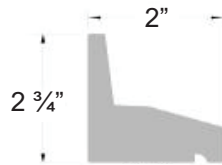

Special order colors: Antique Ivory, Willow and Harbor Blue

Item #	Description	Length	Pieces/Bundle	Unit Price
6949	3-1/2" Lineal with J-Channel	12'-6"	10	\$51.28/ea
6947	1-1/2" J-Trim	12'-6"	20	\$27.80/ea
6948	3-1/2" Outside Corner Post	10'	5	\$51.35/ea
6995	Starter Strip PVC	12'-6"	16 strips/box	\$10.75/ea
6993	Stainless Steel Seam Bracket 25 brackets with preloaded screws • Installs 2-3 sq of 4-1/2" siding and 3-4 sq of 6-7/8" siding			\$82.00/bx
6914	Perimeter Trim - 12'	12'-6"	15	\$26.70/ea
6915	Perimeter Trim Receiver - 12'	12'-6"	30	\$10.36/ea

7977  
5-1/2" OUTSIDE CORNER  
WITH FIN AND J-CHANNEL

7910  
3-1/2" OUTSIDE CORNER  
WITH FIN AND J-CHANNEL

7966A  
5-1/2" CASING WITH  
SIDING POCKET

7968A  
3-1/2" CASING WITH  
SIDING POCKET

7917  
WATER TABLE