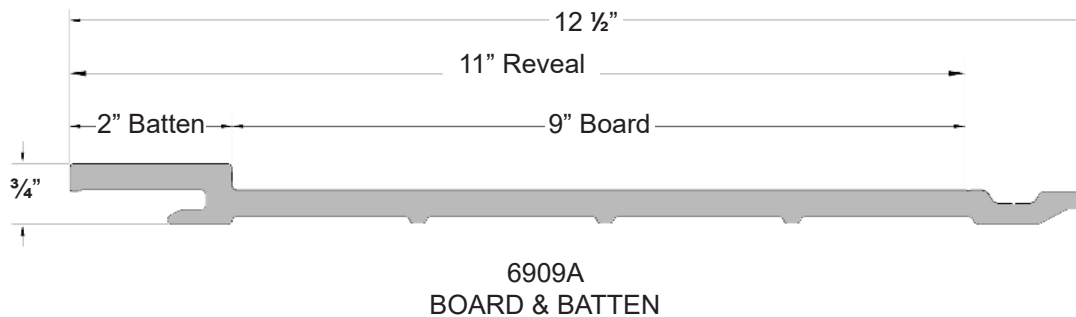

Item #	Description	Pieces/Bundle	Pieces/Square	Bundles/Pallet	Price/Bundle	Price/Square
6901	7" Reveal x 12'	8 (55 sf/bun)	14.5	30	\$252.00	\$457.00
6911*	4-1/2" Reveal x 12'	8 (36 sf/bun)	22.0	42	\$212.00	\$583.00

\*All 4 1/2" lap is available by special order.