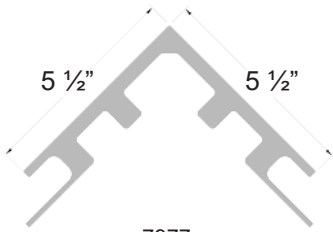

7977
5-1/2" OUTSIDE CORNER
WITH FIN AND J-CHANNEL