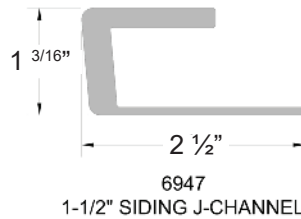

Accessories - Color Matched (Sold by the piece)

Stock colors: Sand Dune, Misty Taupe, Chestnut, Spanish Moss, Seaside Grey, Slate, Flagstone, Cabernet Red, Blue Spruce, Saddle Wood, Storm Grey and Natural White

Special order colors: Antique Ivory, Willow and Harbor Blue

Item #	Description	Length	Pieces/Bundle	Unit Price
6949	3-1/2" Lineal with J-Channel	12'-6"	10	$51.28/ea
6947	1-1/2" J-Trim	12'-6"	20	$27.80/ea
6948	3-1/2" Outside Corner Post	10'	5	$51.35/ea
6995	Starter Strip PVC	12'-6"	16 strips/box	$10.75/ea
6993	Stainless Steel Seam Bracket 25 brackets with preloaded screws • Installs 2-3 sq of 4-1/2" siding and 3-4 sq of 6-7/8" siding			$82.00/bx
6914	Perimeter Trim - 12'	12'-6"	15	$26.70/ea
6915	Perimeter Trim Receiver - 12'	12'-6"	30	$10.36/ea