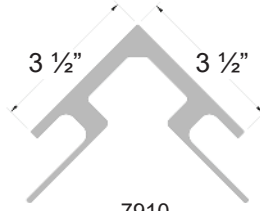

7910
3-1/2" OUTSIDE CORNER
WITH FIN AND J-CHANNEL