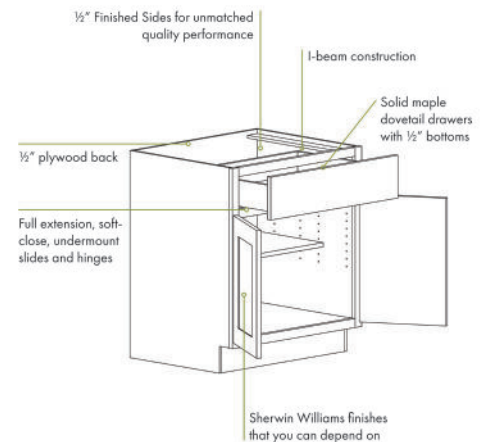

Green Forest Cabinetry Genesis Series

- ✓ 2 colors: White and Cashew (available in December 2024)
- ✓ 2 door styles: Bella (standard overlay) and Park Place (full overlay with 5 piece front)
- ✓ Soft-close full extension solid maple dovetail drawers and soft close hinges
- ✓ Quality cabinetry with economical construction.
- ✓ 1.5 to 5 week lead time depending on cycle ship calendar.
- ✓ Solid wood face frame, plywood back and furniture board sides.

To learn more, contact our cabinetry department at 812-423-6891 ext. 501.

Product Features

White

Cashew

Available in December 2024

Bella Door Style

Bella Door Style

Park Place Door Style