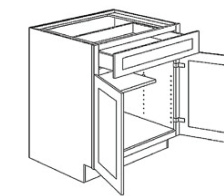

Scan to learn more about Timberland.

Base Cabinets

Full Height Tray Door Base Cabinet

Single Door with Drawer Base Cabinet

Double Door with Drawer and Butt Doors

Trash Pullout Double Top Mount Base

3 Drawer Base Cabinet

Square Corner Base Cabinet with Lazy Susan

Blind Corner Base Cabinet

Sink with Butt Doors Base Cabinet

Tall Utility Pantry
84" High, 24" Deep

Item #	Princeville Oyster/White	Item #	Princeville Oyster/White	Item #	Princeville Oyster/White
Full Height Tray Door		Trash Pullout Double Top Mount		Sink with Butt Doors	
BFH9	512.00	BWB18	1,348.00	SB33BD	1,047.00
Single Door with Drawer		3 Drawer		SB36BD	1,075.00
B12	670.00	3DB15	987.00	Tall Utility Pantry, 84" High, 24" Deep	
B15	717.00	3DB18	1,057.00	UC1884	1,731.00
B18	786.00	3DB24	1,197.00		
B21	826.00	Square Corner with Lazy Susan			
Double Door with Butt Doors		SCB36-LSS	2,136.00		
B24BD	920.00	Blind Corner			
B27BD	987.00	BC42	1,121.00		
B30BD	1,019.00				
B33BD	1,047.00				
B36BD	1,075.00				