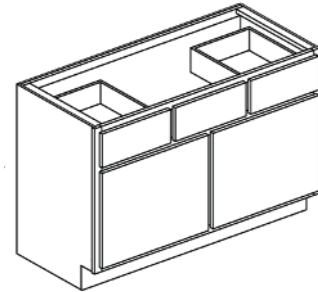

Item #	Harmony Auburn/Slate	Georgetown White
Blind Corner		
BCC36-39	378.00	448.79
BCC45-48	413.00	492.99
Sink with Butt Doors		
SB30 (BD)	393.00	471.45
SB33 (BD)	402.00	479.39
SB36 (BD)	437.00	526.98
Tall Utility Pantry		
UC182484	594.00	710.58
Shelf Kit for Tall Utility Pantry		
Shelf Kit 4SK1824	154.00	174.53

Scan to learn more about Kountry Wood.

Vanity Cabinets

All Kountry Wood Vanities include factory-applied toe kick.

Base Height
Single Door Sink
34½ High, 21" Deep

Base Height
Double Door Sink
34½ High, 21" Deep

Base Height
Combo Cabinet Sink
34½ High, 21" Deep

Base Height
2-Drawer Cabinet Sink
34½ High, 21" Deep

Base Height
4-Drawer Vanity Base
34½ High, 21" Deep

Item #	Harmony Auburn/Slate	Georgetown White
Base Height, Single Door Sink		
VSB242134 (BD)	342.00	412.52
Base Height, Double Door Sink		
VSB302134 (BD)	372.00	440.85
Base Height, Combo Cabinet Sink		
VBT362134 (BD)	505.00	606.32
VBT422134	X	630.11
VBT482134	X	683.38