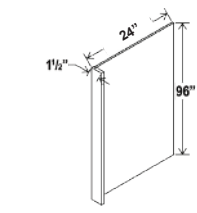

Outside Corner Moulding

Quarter Round Moulding

Fillers

Toe Kick

BEP3 Panel

REP1.5 Panel

Item #	Princeville Oyster/White
Mouldings	
Crown Moulding (CM8)	394.00
Scribe Moulding (SC)	74.00
Batten Moulding (BAT)	74.00
Inside Corner Moulding (IC)	64.00
Outside Corner Moulding (OC)	74.00
Quarter Round Moulding (QC)	64.00