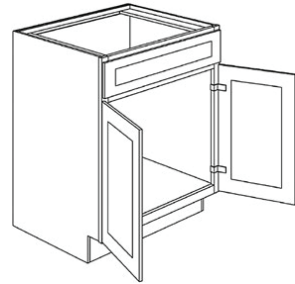

Scan to learn more about Timberland.

Base Cabinets

Full Height Tray Door Base Cabinet

Single Door with Drawer Base Cabinet

Double Door with Drawer and Butt Doors

Trash Pullout Double Top Mount Base

3 Drawer Base Cabinet

Square Corner Base Cabinet with Lazy Susan

Blind Corner Base Cabinet

Sink with Butt Doors Base Cabinet

Tall Utility Pantry
84" High, 24" Deep

Item #	Princeville Oyster/White	Item #	Princeville Oyster/White	Item #	Princeville Oyster/White
Full Height Tray Door		Trash Pullout Double Top Mount		Sink with Butt Doors	
BFH9	512.00	BWB18	1,348.00	SB33BD	1,047.00
Single Door with Drawer		3 Drawer		SB36BD	1,075.00
B12	670.00	3DB15	987.00	Tall Utility Pantry, 84" High, 24" Deep	
B15	717.00	3DB18	1,057.00	UC1884	1,731.00
B18	786.00	3DB24	1,197.00		
B21	826.00	Square Corner with Lazy Susan			
Double Door with Butt Doors		SCB36-LSS	2,136.00		
B24BD	920.00	Blind Corner			
B27BD	987.00	BC42	1,121.00		
B30BD	1,019.00				
B33BD	1,047.00				
B36BD	1,075.00				

Scan to learn more about Timberland.

Vanity Cabinets

Base Height

Double Door Sink with Butt Doors
34½ High, 21" Deep

Base Height

Console Vanity Sink with Butt Doors and Two Drawers
34½ High, 21" Deep

Base Height