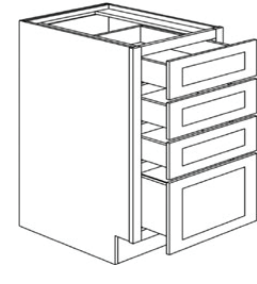

Square Corner Base Cabinet with Lazy Susan

Blind Corner Base Cabinet

Sink with Butt Doors Base Cabinet

Tall Utility Pantry
84" High, 24" Deep

Item #	Princeville Oyster/White	Item #	Princeville Oyster/White	Item #	Princeville Oyster/White
Full Height Tray Door		Trash Pullout Double Top Mount		Sink with Butt Doors	
BFH9	512.00	BWB18	1,348.00	SB33BD	1,047.00
Single Door with Drawer		3 Drawer		SB36BD	1,075.00
B12	670.00	3DB15	987.00	Tall Utility Pantry, 84" High, 24" Deep	
B15	717.00	3DB18	1,057.00	UC1884	1,731.00
B18	786.00	3DB24	1,197.00		
B21	826.00	Square Corner with Lazy Susan			
Double Door with Butt Doors		SCB36-LSS	2,136.00		
B24BD	920.00	Blind Corner			
B27BD	987.00	BC42	1,121.00		
B30BD	1,019.00				
B33BD	1,047.00				
B36BD	1,075.00				

Scan to learn more about Timberland.

Vanity Cabinets

Base Height

Double Door Sink with Butt Doors
34½ High, 21" Deep

Base Height

Console Vanity Sink with Butt Doors and Two Drawers
34½ High, 21" Deep

Base Height