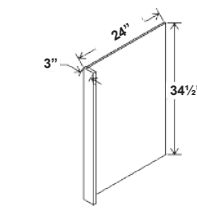

Outside Corner Moulding

Quarter Round Moulding

Fillers

Toe Kick

BEP3 Panel

REP1.5 Panel

Item #	Princeville Oyster/White
Mouldings	
Crown Moulding (CM8)	394.00
Scribe Moulding (SC)	74.00
Batten Moulding (BAT)	74.00
Inside Corner Moulding (IC)	64.00
Outside Corner Moulding (OC)	74.00
Quarter Round Moulding (QC)	64.00