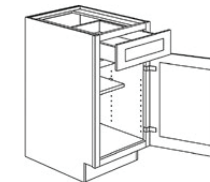

Blind Corner Wall Cabinet
30" High, 12" Deep

Diagonal Corner Wall Cabinet
30" High

Item #	Princeville Oyster/White	Item #	Princeville Oyster/White	Item #	Princeville Oyster/White
Double Door, Butt Doors, 12" High, 12" Deep		Single Door, 30" High, 12" Deep		Blind Corner, 30" High, 12" Deep	
W3012BD	414.00	W930	385.00	WBC3630	782.00
W3612BD	484.00	W1230	424.00	Diagonal Corner, 30" High	
Double Door, Butt Doors, 15" High, 12" Deep		W1530	461.00	DW2430	828.00
W3015BD	461.00	W1830	516.00		
W3315BD	470.00	W2130	548.00		
W3615BD	489.00	Double Door, Butt Doors, 30" High, 12" Deep			
Double Door, Butt Doors, 18" High, 12" Deep		W2430BD	652.00		
W3018BD	526.00	W2730BD	689.00		
W3618BD	582.00	W3030BD	721.00		
Refrigerator Wall, Butt Doors, 12" High, 24" Deep		W33330BD	763.00		
RW3612BD	661.00	W3630BD	805.00		

Scan to learn more about Timberland.

Base Cabinets

Full Height Tray Door Base Cabinet

Single Door with Drawer Base Cabinet

Double Door with Drawer and Butt Doors

Trash Pullout Double Top Mount Base

3 Drawer Base Cabinet

Square Corner Base Cabinet with Lazy Susan

Blind Corner Base Cabinet

Sink with Butt Doors Base Cabinet

Tall Utility Pantry
84" High, 24" Deep

Item #	Princeville Oyster/White	Item #	Princeville Oyster/White	Item #	Princeville Oyster/White
Full Height Tray Door		Trash Pullout Double Top Mount		Sink with Butt Doors	
BFH9	512.00	BWB18	1,348.00	SB33BD	1,047.00
Single Door with Drawer		3 Drawer		SB36BD	1,075.00
B12	670.00	3DB15	987.00	Tall Utility Pantry, 84" High, 24" Deep	
B15	717.00	3DB18	1,057.00	UC1884	1,731.00
B18	786.00	3DB24	1,197.00		
B21	826.00	Square Corner with Lazy Susan			
Double Door with Butt Doors		SCB36-LSS	2,136.00		
B24BD	920.00	Blind Corner			
B27BD	987.00	BC42	1,121.00		
B30BD	1,019.00				
B33BD	1,047.00				
B36BD	1,075.00				