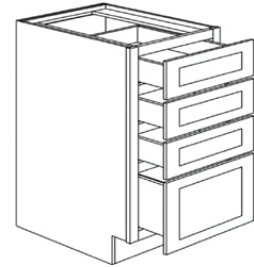

Scan to learn more about Timberland.

Base Cabinets

Full Height Tray Door Base Cabinet

Single Door with Drawer Base Cabinet

Double Door with Drawer and Butt Doors

Trash Pullout Double Top Mount Base

3 Drawer Base Cabinet

Square Corner Base Cabinet with Lazy Susan

Blind Corner Base Cabinet

Sink with Butt Doors Base Cabinet

Tall Utility Pantry
84" High, 24" Deep

Item #	Princeville Oyster/White	Item #	Princeville Oyster/White	Item #	Princeville Oyster/White
Full Height Tray Door		Trash Pullout Double Top Mount		Sink with Butt Doors	
BFH9	512.00	BWB18	1,348.00	SB33BD	1,047.00
Single Door with Drawer		3 Drawer		SB36BD	1,075.00
B12	670.00	3DB15	987.00	Tall Utility Pantry, 84" High, 24" Deep	
B15	717.00	3DB18	1,057.00	UC1884	1,731.00
B18	786.00	3DB24	1,197.00		
B21	826.00	Square Corner with Lazy Susan			
Double Door with Butt Doors		SCB36-LSS	2,136.00		
B24BD	920.00	Blind Corner			
B27BD	987.00	BC42	1,121.00		
B30BD	1,019.00				
B33BD	1,047.00				
B36BD	1,075.00				

Scan to learn more about Timberland.

Vanity Cabinets

Base Height

Double Door Sink with Butt Doors
34½ High, 21" Deep

Base Height

Console Vanity Sink with Butt Doors and Two Drawers
34½ High, 21" Deep

Base Height