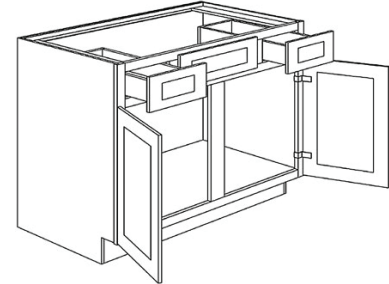

Base Height

Console Vanity Sink with Butt Doors and Two Drawers
34½ High, 21" Deep