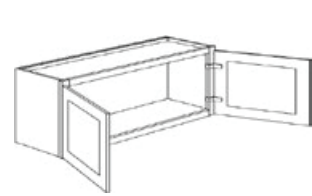

Wall Cabinets

Double Door Wall Cabinet with Butt Doors
12"-18" High, 12" Deep