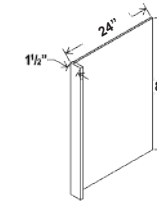

Refrigerator End Panel