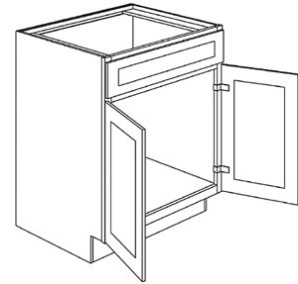

Scan to learn more about Timberland.

Base Cabinets

Full Height Tray Door Base Cabinet

Single Door with Drawer Base Cabinet

Double Door with Drawer and Butt Doors

Trash Pullout Double Top Mount Base

3 Drawer Base Cabinet

Square Corner Base Cabinet with Lazy Susan

Blind Corner Base Cabinet

Sink with Butt Doors Base Cabinet

Tall Utility Pantry
84" High, 24" Deep

Item #	Princeville Oyster/White	Item #	Princeville Oyster/White	Item #	Princeville Oyster/White
Full Height Tray Door		Trash Pullout Double Top Mount		Sink with Butt Doors	
BFH9	512.00	BWB18	1,348.00	SB33BD	1,047.00
Single Door with Drawer		3 Drawer		SB36BD	1,075.00
B12	670.00	3DB15	987.00	Tall Utility Pantry, 84" High, 24" Deep	
B15	717.00	3DB18	1,057.00	UC1884	1,731.00
B18	786.00	3DB24	1,197.00		
B21	826.00	Square Corner with Lazy Susan			
Double Door with Butt Doors		SCB36-LSS	2,136.00		
B24BD	920.00	Blind Corner			
B27BD	987.00	BC42	1,121.00		
B30BD	1,019.00				
B33BD	1,047.00				
B36BD	1,075.00				

Scan to learn more about Timberland.

Vanity Cabinets

Base Height

Double Door Sink with Butt Doors
34½ High, 21" Deep

Base Height

Console Vanity Sink with Butt Doors and Two Drawers
34½ High, 21" Deep

Base Height