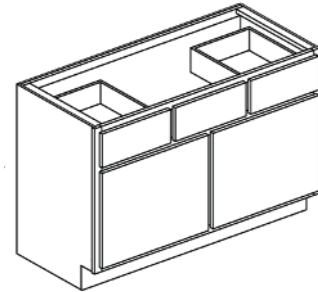

Item #	Harmony Auburn/Slate	Georgetown White
Blind Corner		
BCC36-39	378.00	448.79
BCC45-48	413.00	492.99
Sink with Butt Doors		
SB30 (BD)	393.00	471.45
SB33 (BD)	402.00	479.39
SB36 (BD)	437.00	526.98
Tall Utility Pantry		
UC182484	594.00	710.58
Shelf Kit for Tall Utility Pantry		
Shelf Kit 4SK1824	154.00	174.53

Scan to learn more
about Kountry Wood.

Vanity Cabinets

All Kountry Wood Vanities include factory-applied toe kick.

Base Height
Single Door Sink
34½ High, 21" Deep

Base Height
Double Door Sink
34½ High, 21" Deep

Base Height
Combo Cabinet Sink
34½ High, 21" Deep

Base Height
2-Drawer Cabinet Sink
34½ High, 21" Deep

Base Height
4-Drawer Vanity Base
34½ High, 21" Deep

Item #	Harmony Auburn/Slate	Georgetown White
Base Height, Single Door Sink		
VSB242134 (BD)	342.00	412.52
Base Height, Double Door Sink		
VSB302134 (BD)	372.00	440.85
Base Height, Combo Cabinet Sink		
VBT362134 (BD)	505.00	606.32
VBT422134	X	630.11
VBT482134	X	683.38