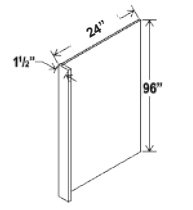

Outside Corner Moulding

Quarter Round Moulding

Fillers

Toe Kick

BEP3 Panel

REP1.5 Panel

Item #	Princeville Oyster/White
Mouldings	
Crown Moulding (CM8)	394.00
Scribe Moulding (SC)	74.00
Batten Moulding (BAT)	74.00
Inside Corner Moulding (IC)	64.00
Outside Corner Moulding (OC)	74.00
Quarter Round Moulding (QC)	64.00