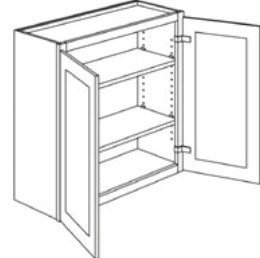

Wall Cabinets

Double Door Wall Cabinet with Butt Doors
12"-18" High, 12" Deep

Refrigerator Wall Cabinet with Butt Doors
12"-18" High, 24" Deep

Single Door Wall Cabinet
30" High, 12" Deep

Double Door Wall Cabinet with Butt Doors
30" High, 12" Deep

Blind Corner Wall Cabinet
30" High, 12" Deep

Diagonal Corner Wall Cabinet
30" High

Item #	Princeville Oyster/White	Item #	Princeville Oyster/White	Item #	Princeville Oyster/White
Double Door, Butt Doors, 12" High, 12" Deep		Single Door, 30" High, 12" Deep		Blind Corner, 30" High, 12" Deep	
W3012BD	414.00	W930	385.00	WBC3630	782.00
W3612BD	484.00	W1230	424.00	Diagonal Corner, 30" High	
Double Door, Butt Doors, 15" High, 12" Deep		W1530	461.00	DW2430	828.00
W3015BD	461.00	W1830	516.00		
W3315BD	470.00	W2130	548.00		
W3615BD	489.00	Double Door, Butt Doors, 30" High, 12" Deep			
Double Door, Butt Doors, 18" High, 12" Deep		W2430BD	652.00		
W3018BD	526.00	W2730BD	689.00		
W3618BD	582.00	W3030BD	721.00		
Refrigerator Wall, Butt Doors, 12" High, 24" Deep		W33330BD	763.00		
RW3612BD	661.00	W3630BD	805.00		