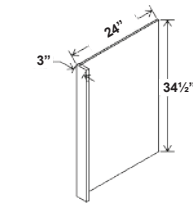

Outside Corner Moulding

Quarter Round Moulding

Fillers

Toe Kick

BEP3 Panel

REP1.5 Panel

Item #	Princeville Oyster/White
Mouldings	
Crown Moulding (CM8)	394.00
Scribe Moulding (SC)	74.00
Batten Moulding (BAT)	74.00
Inside Corner Moulding (IC)	64.00
Outside Corner Moulding (OC)	74.00
Quarter Round Moulding (QC)	64.00