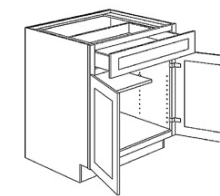

Scan to learn more about Timberland.

Base Cabinets

Full Height Tray Door Base Cabinet

Single Door with Drawer Base Cabinet

Double Door with Drawer and Butt Doors

Trash Pullout Double Top Mount Base

3 Drawer Base Cabinet

Square Corner Base Cabinet with Lazy Susan

Blind Corner Base Cabinet

Sink with Butt Doors Base Cabinet

Tall Utility Pantry
84" High, 24" Deep

Item #	Princeville Oyster/White	Item #	Princeville Oyster/White	Item #	Princeville Oyster/White
Full Height Tray Door		Trash Pullout Double Top Mount		Sink with Butt Doors	
BFH9	512.00	BWB18	1,348.00	SB33BD	1,047.00
Single Door with Drawer		3 Drawer		SB36BD	1,075.00
B12	670.00	3DB15	987.00	Tall Utility Pantry, 84" High, 24" Deep	
B15	717.00	3DB18	1,057.00	UC1884	1,731.00
B18	786.00	3DB24	1,197.00		
B21	826.00	Square Corner with Lazy Susan			
Double Door with Butt Doors		SCB36-LSS	2,136.00		
B24BD	920.00	Blind Corner			
B27BD	987.00	BC42	1,121.00		
B30BD	1,019.00				
B33BD	1,047.00				
B36BD	1,075.00				