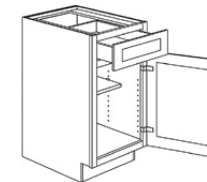

Blind Corner Wall Cabinet
30" High, 12" Deep

Diagonal Corner Wall Cabinet
30" High

Item #	Princeville Oyster/White	Item #	Princeville Oyster/White	Item #	Princeville Oyster/White
Double Door, Butt Doors, 12" High, 12" Deep		Single Door, 30" High, 12" Deep		Blind Corner, 30" High, 12" Deep	
W3012BD	414.00	W930	385.00	WBC3630	782.00
W3612BD	484.00	W1230	424.00	Diagonal Corner, 30" High	
Double Door, Butt Doors, 15" High, 12" Deep		W1530	461.00	DW2430	828.00
W3015BD	461.00	W1830	516.00		
W3315BD	470.00	W2130	548.00		
W3615BD	489.00	Double Door, Butt Doors, 30" High, 12" Deep			
Double Door, Butt Doors, 18" High, 12" Deep		W2430BD	652.00		
W3018BD	526.00	W2730BD	689.00		
W3618BD	582.00	W3030BD	721.00		
Refrigerator Wall, Butt Doors, 12" High, 24" Deep		W33330BD	763.00		
RW3612BD	661.00	W3630BD	805.00		

Scan to learn more about Timberland.

Base Cabinets

Full Height Tray Door Base Cabinet

Single Door with Drawer Base Cabinet

Double Door with Drawer and Butt Doors

Trash Pullout Double Top Mount Base

3 Drawer Base Cabinet

Square Corner Base Cabinet with Lazy Susan

Blind Corner Base Cabinet

Sink with Butt Doors Base Cabinet

Tall Utility Pantry
84" High, 24" Deep

Item #	Princeville Oyster/White	Item #	Princeville Oyster/White	Item #	Princeville Oyster/White
Full Height Tray Door		Trash Pullout Double Top Mount		Sink with Butt Doors	
BFH9	512.00	BWB18	1,348.00	SB33BD	1,047.00
Single Door with Drawer		3 Drawer		SB36BD	1,075.00
B12	670.00	3DB15	987.00	Tall Utility Pantry, 84" High, 24" Deep	
B15	717.00	3DB18	1,057.00	UC1884	1,731.00
B18	786.00	3DB24	1,197.00		
B21	826.00	Square Corner with Lazy Susan			
Double Door with Butt Doors		SCB36-LSS	2,136.00		
B24BD	920.00	Blind Corner			
B27BD	987.00	BC42	1,121.00		
B30BD	1,019.00				
B33BD	1,047.00				
B36BD	1,075.00				