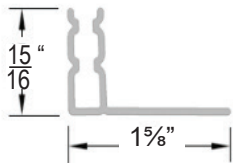

6915
PERIMETER TRIM RECEIVER