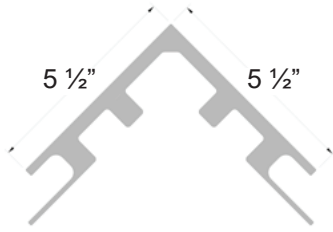

7977
5-1/2" OUTSIDE CORNER WITH
FIN AND J-CHANNEL