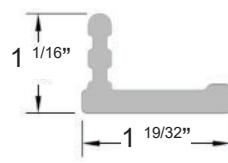

6914
PERIMETER TRIM