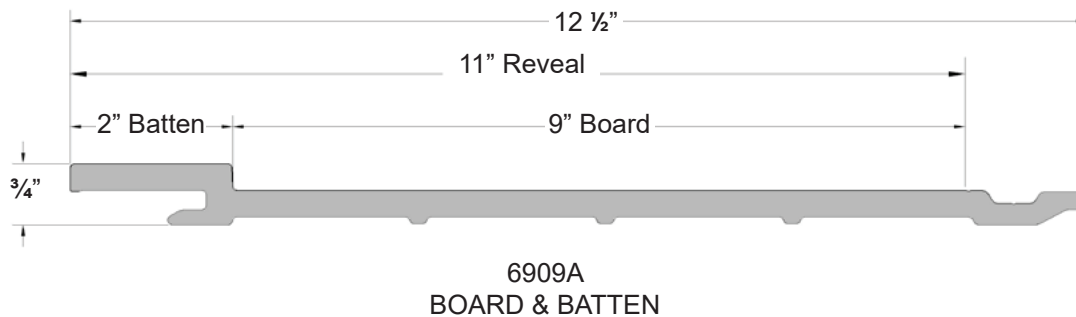

Siding (Sold in full bundles only)

Stock colors: Sand Dune, Misty Taupe, Chestnut, Spanish Moss, Seaside Grey, Slate, Flagstone, Cabernet Red, Blue Spruce, Saddle Wood, Storm Grey and Natural White

Special order colors: Antique Ivory, Willow and Harbor Blue

Item #	Description	Pieces/Bundle	Pieces/Square	Bundles/Pallet	Price/Bundle	Price/Square
6901	7" Reveal x 12'	8 (55 sf/bun)	14.5	30	$252.00	$457.00
6911*	4-1/2" Reveal x 12'	8 (36 sf/bun)	22.0	42	$212.00	$583.00

*All 4 1/2" lap is available by special order.