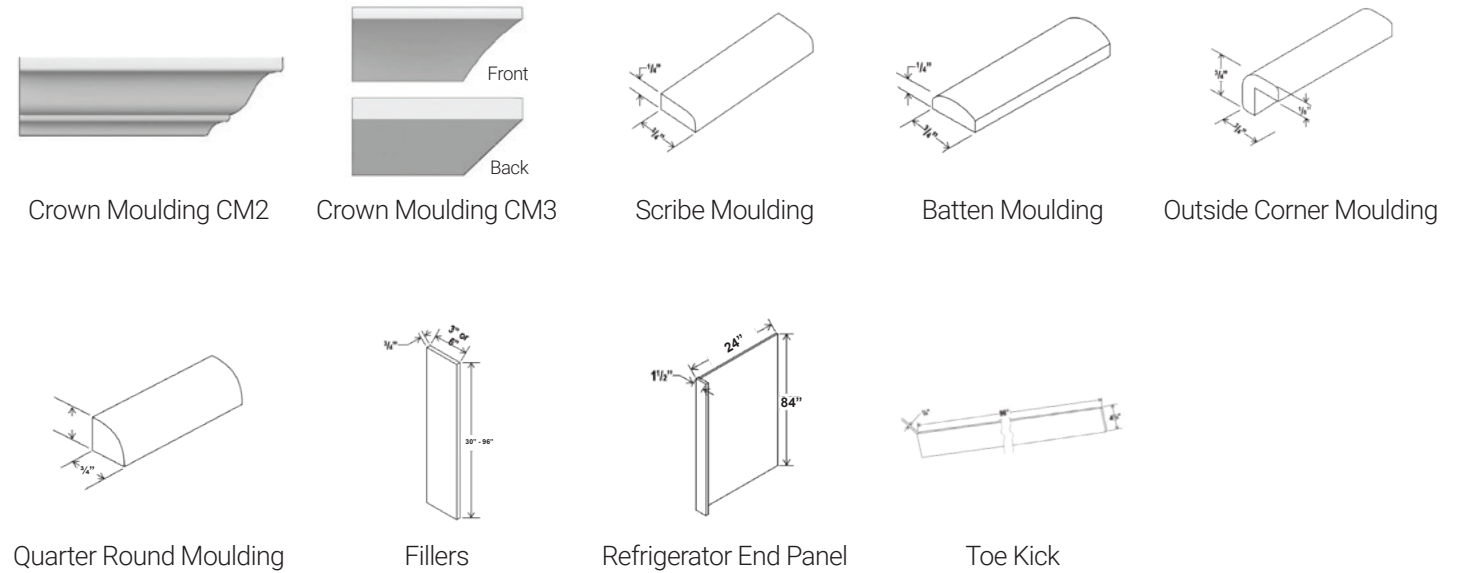

Scan to learn more about Kountry Wood.

Vanity Cabinets

All Kountry Wood Vanities include factory-applied toe kick.

Item #	Harmony Slate	Georgetown White
Base Height, Single Door Sink		
VSB242134 (BD)	342.00	412.52
Base Height, Double Door Sink		
VSB302134 (BD)	372.00	440.85
Base Height, Combo Cabinet Sink		
VBT362134 (BD)	505.00	606.32
VBT422134	X	630.11
VBT482134	X	683.38

Item #	Harmony Slate	Georgetown White
Base Height, 2-Drawer Cabinet Sink		
VBL302134 (BD)	459.00	546.25
VBR302134 (BD)	459.00	546.25
VBL362134 (BD)	510.00	610.85
VBR362134 (BD)	510.00	610.85

Item #	Harmony Slate	Georgetown White
Base Height, 4-Drawer Cabinet Sink		
VDB122134	416.00	496.39
VDB152134	437.00	524.72
VDB182134	473.00	559.85

Scan to learn more about Kountry Wood.

Accessories

Item #	Harmony Slate	Georgetown White
Mouldings		
Crown CM2 (2-1/4")	127.00	143.93
Crown CM3 (3-1/4")	183.00	207.39
Scribe SM8 (3/4")	50.00	56.67
Batten BM8 (3/4")	50.00	56.67
Outside Corner OCS8 (3/4")	81.00	91.80
Quarter Round QRM8 (3/4")	81.00	91.80
Fillers		
F3x30	53.00	60.06
F6x30	111.00	125.80
F3x84	112.00	126.93

Item #	Harmony Slate	Georgetown White
Panels		
Dishwasher End Panel (DWEPP3)	112.00	126.93
Refrigerator End Panel (REP84, 1-1/2")	328.00	371.72
Wall End Panel (WEP30)	34.00	38.53
Base End Panel (BEP)	63.00	71.40
Tall End Panel (TEP84)	259.00	293.52
Regular Grain Panel (1/4" x 8' x 4')	332.00	376.26
Cross Grain Panel (1/4" x 8' x 4')	602.00	X

Item #	Harmony Slate	Georgetown White
Straight Valance		
Straight Valance VAL48	189.00	214.19
Toe Kick		
TK8 (8' Length)	45.00	51.00
Touch Up Kit		
TUK	84.00	95.20