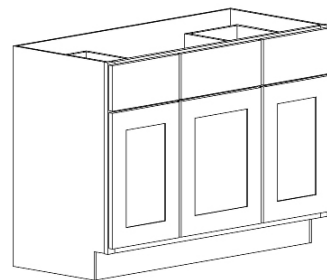

# Accessories

**Base Height**

Double Door Sink with Butt Doors  
34½ High, 21" Deep

**Base Height**

36" Vanity Combo with Butt Doors and Two Drawers  
34½ High, 21" Deep

**Base Height**

42" Vanity Combo with Two Drawers  
34½ High, 21" Deep