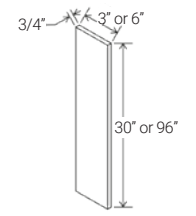

Scan to learn more about Green Forest Cabinetry

Vanity Cabinets

Scan to learn more about Green Forest Cabinetry

Accessories

Base Height

Double Door Sink with Butt Doors
34½ High, 21" Deep

Base Height

36" Vanity Combo with Butt Doors and Two Drawers
34½ High, 21" Deep

Base Height

42" Vanity Combo with Two Drawers
34½ High, 21" Deep

Base Height

48" Vanity Combo with Two Drawers
34½ High, 21" Deep

Base Height

3-Drawer Vanity Base Cabinet
34½ High, 21" Deep

Item #	All Plywood Construction	Economical Construction
	Bella White	Genesis Series Bella Smoked Cashew
Double Door Sink with Butt Doors, 34½" High		
VS24 (BD)	560.00	448.00
VS30 (BD)	656.00	525.00

Item #	All Plywood Construction	Economical Construction
	Bella White	Genesis Series Bella Smoked Cashew
Vanity Combo, 34½" High		
VCOMB036L (Drawers on left)	933.00	746.00
VCOMB036R (Drawers on right)	933.00	746.00
VCOMB042	1,004.00	803.00
VCOMB048	1,214.00	971.00

Item #	All Plywood Construction	Economical Construction
	Bella White	Genesis Series Bella Smoked Cashew
3-Drawer Vanity Base, 34½" High		
VD312	740.00	592.00
VD315	828.00	662.00

Fillers

Toe Kick / Toe Skin