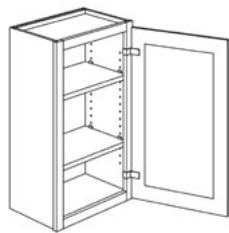

# Wall Cabinets

Double Door Wall Cabinet with Butt Doors  
12"-18" High, 12" Deep

Refrigerator Wall Cabinet with Butt Doors  
12" High, 24" Deep

Single Door Wall Cabinet  
30" High, 12" Deep

Double Door Wall Cabinet with Butt Doors  
30" High, 12" Deep