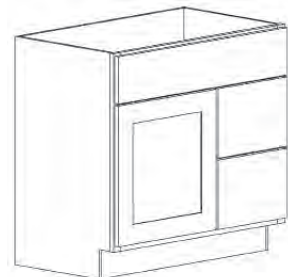

Base Height

36" Vanity Combo with Butt Doors and Two Drawers
34½ High, 21" Deep