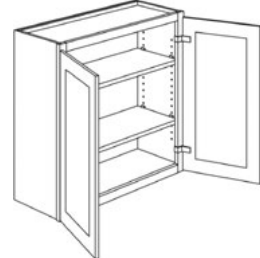

# Wall Cabinets

Double Door Wall Cabinet with Butt Doors  
12"-18" High, 12" Deep

Refrigerator Wall Cabinet with Butt Doors  
12" High, 24" Deep

Single Door Wall Cabinet  
30" High, 12" Deep

Double Door Wall Cabinet with Butt Doors  
30" High, 12" Deep

Blind Corner Wall Cabinet  
30" High, 12" Deep

Diagonal Corner Wall Cabinet  
30" High

Item #	All Plywood Construction	Economical Construction
	Bella White	Genesis Series Bella Smoked Cashew
<b>Double Door, Butt Doors, 12" High, 12" Deep</b>		
W3012 (BD)	295.00	236.00
W3612 (BD)	350.00	280.00
<b>Double Door, Butt Doors, 15" High, 12" Deep</b>		
W3015 (BD)	331.00	265.00
W3315 (BD)	355.00	284.00
W3615 (BD)	377.00	302.00
<b>Double Door, Butt Doors, 18" High, 12" Deep</b>		
W3018 (BD)	392.00	314.00
W3618 (BD)	457.00	366.00
<b>Refrigerator Wall, Butt Doors, 12" High, 24" Deep</b>		
WR3612 (BD)	464.00	371.00