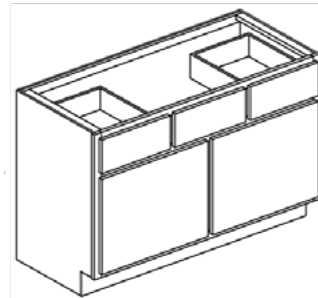

# Vanity Cabinets

All Kountry Wood Vanities include factory-applied toe kick.

**Base Height**  
Single Door Sink  
34½ High, 21" Deep

**Base Height**  
Double Door Sink  
34½ High, 21" Deep

**Base Height**  
Combo Cabinet Sink  
34½ High, 21" Deep