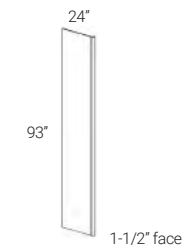

Outside Corner Moulding

Quarter Round Moulding

Fillers

Toe Kick / Toe Skin

BEP3 Panel

TEP24 Panel

SG1/4-4296

Item #	All Plywood Construction	Economical Construction	Item #	All Plywood Construction	Economical Construction	Item #	All Plywood Construction	Economical Construction
	Bella White	Genesis Series Bella Smoked Cashew		Bella White	Genesis Series Bella Smoked Cashew		Bella White	Genesis Series Bella Smoked Cashew
Mouldings			Fillers			Panels		
Crown Moulding (CR3)	259.00	259.00	3" x 30" Filler (F3-30)	62.00	62.00	Base End Panel (BEP3)	225.00	135.00
Scribe Moulding (SCRIBE)	57.00	57.00	3" x 96" Filler (F3-96)	174.00	174.00	Tall End Panel (TEP24)	517.00	310.00
Outside Corner Moulding (OCM)	143.00	143.00	6" x 30" Filler (F6-30)	123.00	123.00	Finished Panel 42"x96"x1/4" (SG1/4-4296)	463.00	463.00
Quarter Round Moulding (QROUND)	85.00	85.00	Toe Kick / Toe Skin					
			Toe Skin (TOESKIN)	82.00	82.00			
			Touch Up Kit					
			Touch Up Kit (TUK-CS)	106.00	106.00			