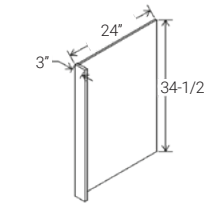

Outside Corner Moulding

Quarter Round Moulding

Fillers

Toe Kick / Toe Skin

BEP3 Panel

TEP24 Panel

SG1/4-4296

Item #	All Plywood Construction	Economical Construction	Item #	All Plywood Construction	Economical Construction	Item #	All Plywood Construction	Economical Construction
	Bella White	Genesis Series Bella Smoked Cashew		Bella White	Genesis Series Bella Smoked Cashew		Bella White	Genesis Series Bella Smoked Cashew
Mouldings			Fillers			Panels		
Crown Moulding (CR3)	259.00	259.00	3" x 30" Filler (F3-30)	62.00	62.00	Base End Panel (BEP3)	225.00	135.00
Scribe Moulding (SCRIBE)	57.00	57.00	3" x 96" Filler (F3-96)	174.00	174.00	Tall End Panel (TEP24)	517.00	310.00
Outside Corner Moulding (OCM)	143.00	143.00	6" x 30" Filler (F6-30)	123.00	123.00	Finished Panel 42"x96"x1/4" (SG1/4-4296)	463.00	463.00
Quarter Round Moulding (QROUND)	85.00	85.00	Toe Kick / Toe Skin					
			Toe Skin (TOESKIN)	82.00	82.00			
			Touch Up Kit					
			Touch Up Kit (TUK-CS)	106.00	106.00			