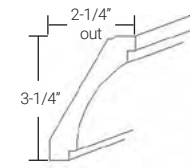

Crown Moulding