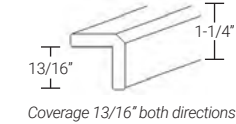

Outside Corner Moulding