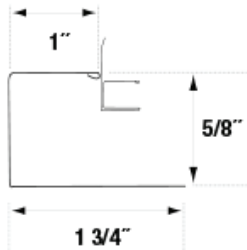

• = Stock, Blank = Special Order
N/A = Product not available in this color.

Aluminum Soffit Trim

SJ1625

1/2" J-Channel

Packaging:
12' 0" length • 25 Pcs/Ctn

SF1625

1/2" F-Channel

Packaging:
12' 0" length • 25 Pcs/Ctn