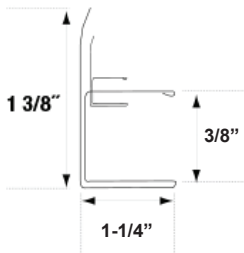

Available colors for aluminum soffit trim

Available Colors	SJ1625	SF1625	F8S25
Autumn Beige 511		N/A	
Black 33	•	N/A	•
Briarwood 100		N/A	
Classic Cream 30		N/A	
Dark Bronze JS	•	N/A	•
Dover White 04	•	•	•
Flint YH		N/A	N/A
Forest (Green) 70		N/A	
Georgian Gray 02			

Available Colors	SJ1625	SF1625	F8S25
Island Pearl 31			
Musket Brown 59	•	•	•
Natural Almond 53			
Rich Mocha 22	N/A		
Royal Brown 62	•	•	•
Sandtone 39			
Sandy Tan A7			
Silver Mist C3		N/A	N/A
Stone Mountain Clay A5	•	•	•
Terratone 34	•	•	•

• = Stock, Blank = Special Order
N/A = Product not available in this color.