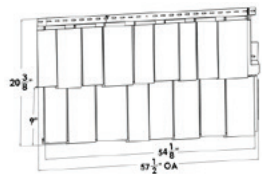

• = Stock, Blank = Special Order

Heritage Cedar Siding and Starter Strip

#556

Perfection Shingle Siding

54-5/8" w x 15-1/2" h
Exposure: double 7"

Packaging:
10 Pcs/Ctn • 1/2 Sq/Ctn

#560

Hand-Split Shake

58-1/8" w x 21-1/8" h
Exposure: 9-3/8"

Packaging:
7 Pcs/Ctn • 1/2 Sq/Ctn

#559

Round Cut Siding

51-3/4" w x 16-3/8" h
48" exposed length

Packaging:
12 Pcs/Ctn • 1/2 Sq/Ctn

CPSSHD 00

Universal Cedar Starter Strip Galvanized (Steel)