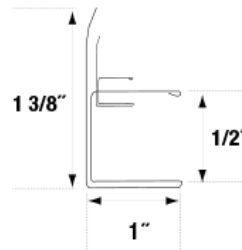

• = Stock, Blank = Special Order
N/A = Product not available in this color.

Aluminum Soffit Trim

SJ1625

1/2" J-Channel

Packaging:
12' 0" length • 25 Pcs/Ctn

SF1625

1/2" F-Channel

Packaging:
12' 0" length • 25 Pcs/Ctn