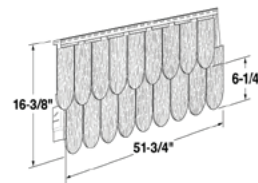

• = Stock, Blank = Special Order

Heritage Cedar Siding and Starter Strip

#556

Perfection Shingle Siding

54-5/8" w x 15-1/2" h
Exposure: double 7"

Packaging:
10 Pcs/Ctn • 1/2 Sq/Ctn

#560

Hand-Split Shake

58-1/8" w x 21-1/8" h
Exposure: 9-3/8"

Packaging:
7 Pcs/Ctn • 1/2 Sq/Ctn

#559

Round Cut Siding

51-3/4" w x 16-3/8" h
48" exposed length

Packaging:
12 Pcs/Ctn • 1/2 Sq/Ctn

CPSSHD 00

Universal Cedar Starter Strip Galvanized (Steel)