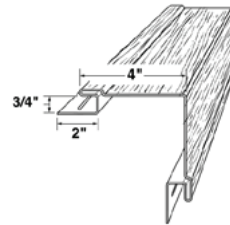

• = Stock, Blank = Special Order
N/A = Product not available in this color.

Vinyl Siding Accessories (1 of 2)

#40022
3" Outside Corner Post

Packaging:
10' 0" length • 10 Pcs/Ctn

#40020
4"x3/4" Outside Corner Post