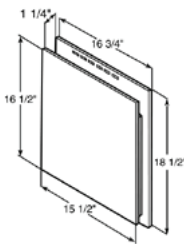

• = Stock, Blank = Special Order

Mounting Systems (2 of 2)

EZBLK080 Octagon Surface Mount (Double 4" or Double 5")

Packaging:
10 Pcs/Ctn

INTVENT Intake/Exhaust Vent

Packaging:
1 Pc/Ctn

METER Meter Base J-Block