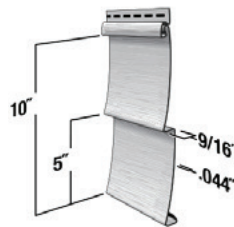

American Herald Vinyl Siding

#36550 Double 4" Traditional

Packaging:
12' 6" panels • 12 Pcs/Sq
2 Sq/Ctn • 28 Ctn/Pallet

#36552 Double 5" Traditional

Packaging:
12' 0" panels • 10 Pcs/Sq
2 Sq/Ctn • 27 Ctn/Pallet