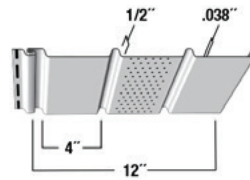

#231 Triple 4" Center Vent

Packaging:
12' 0" panels • 16 Pcs/Ctn • 1.92 Sq/Ctn