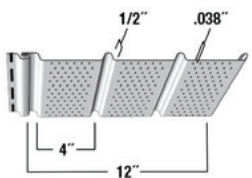

• = Stock, Blank = Special Order
N/A = Product not available in this color.

Vinyl Soffit (2 of 2)

#230 Triple 4" Solid

Packaging:
12' 0" panels • 16 Pcs/Ctn • 1.92 Sq/Ctn

#231 Triple 4" Center Vent

Packaging:
12' 0" panels • 16 Pcs/Ctn • 1.92 Sq/Ctn