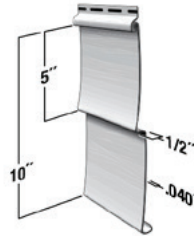

Contractor's Choice Vinyl Siding

#125 Double 4" Traditional

Packaging:
12' 6" panels • 12 Pcs/Sq
2 Sq/Ctn • 28 Ctn/Pallet

#135 Double 5" Traditional

Packaging:
12' 0" panels • 10 Pcs/Sq
2 Sq/Ctn • 27 Ctn/Pallet