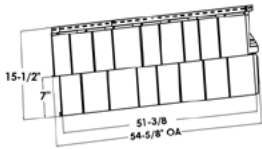

Heritage Cedar Siding and Starter Strip

#556

Perfection Shingle Siding

54-5/8" w x 15-1/2" h
Exposure: double 7"

Packaging:
10 Pcs/Ctn • 1/2 Sq/Ctn