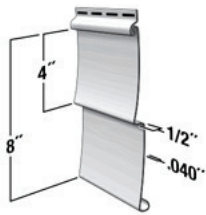

Contractor's Choice Vinyl Siding