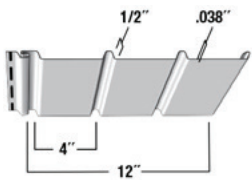

Vinyl Soffit (2 of 2)

#230 Triple 4" Solid

Packaging:
12' 0" panels • 16 Pcs/Ctn • 1.92 Sq/Ctn