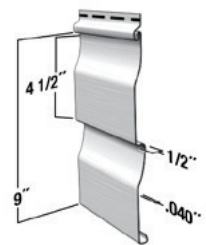

Contractor's Choice Vinyl Siding

#125 Double 4" Traditional

Packaging:
12' 6" panels • 12 Pcs/Sq
2 Sq/Ctn • 28 Ctn/Pallet

#135 Double 5" Traditional

Packaging:
12' 0" panels • 10 Pcs/Sq
2 Sq/Ctn • 27 Ctn/Pallet