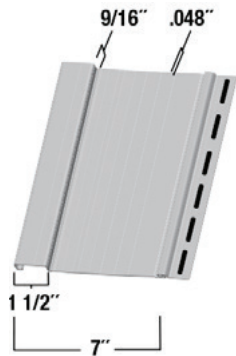

Board and Batten Siding

#199

7" Board and Batten

Packaging:
10' 0" panels • 17 Pcs/Sq
1 Sq/Ctn

Uses 5/8" J-Channel

Available colors for Board and Batten Siding

Available Colors	#199
Standard Colors	
Classic Cream 28	
Dover White 88	•
Georgian Gray 40	
Heritage Linen 113	
Island Pearl 51	
Natural Almond 08	
Sandy Tan 84	
Savannah Blue 19	
Silver Mist 66	
Spanish Olive 511	
Dark Colors	
Flint 46	•
Irish Thistle 510	•
Stone Mountain Clay 25	•

Available Colors	#199
Premium Dark Colors	
Bayou 145	•
Briarwood 31	
Deep Brunswick 812	•
Mediterranean Palm 138	•
Old Dublin 813	
Pewter 30	•
Sagebrook 38	•
Sedona Red 29	•
Teak 143	
Twilight Shadow 144	•
Wedgewood 39	•

• = Stock, Blank = Special Order