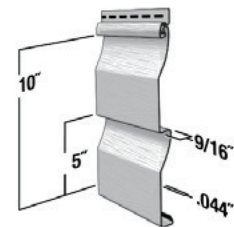

#36553 Double 4" Dutch Lap

Packaging:
12' 6" panels • 12 Pcs/Sq
2 Sq/Ctn • 21 Ctn/Pallet

#36554 Double 5" Dutch Lap

Packaging:
12' 0" panels • 10 Pcs/Sq
2 Sq/Ctn • 21 Ctn/Pallet

Available colors for American Herald Vinyl Siding

Available Colors	#36550	#36552	#36553	#36554	Available Colors	#36550	#36552	#36553	#36554
Standard Colors					Premium Dark Colors				
Dover White 88	•	•	•		Bayou 145	•	N/A	•	N/A
Georgian Gray 40	•		•		Briarwood 31				
Heritage Linen 113					Deep Brunswick 812	•	N/A	•	N/A
Natural Almond 08	•				Mediterranean Palm 138	•	N/A	•	N/A
Rich Mocha 127					Old Dublin 813		N/A		N/A
Sandtone 391					Pewter 30	•		•	
Sandy Tan 84					Sagebrook 38	•		•	
Spanish Olive 511	•				Sedona Red 29	•	N/A	•	N/A
Dark Colors					Teak 143	•	N/A	•	N/A
Flint 46	•		•		Twilight Shadow 144	•	N/A	•	N/A
Irish Thistle 510					Urban Iron 814	•	N/A	•	N/A
Stone Mountain Clay 25	•		•		Wedgewood 39				

• = Stock, Blank = Special Order
N/A = Product not available in this color.