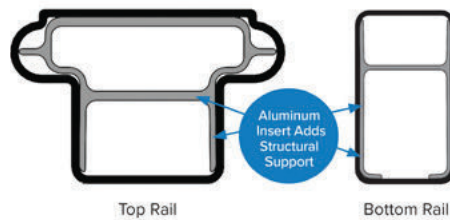

Balluster Style:
Model (square)

Newel Post Style:
Plain

Post Caps and Post Trim

4" New England Post Cap

4" Flat Post Cap

4" Flat Post Trim

Rail Profile

Top Rail

Bottom Rail

Cambridge Privacy Fence

Solid, durable and economical, Cambridge Privacy Fence creates a sense of peace and solitude in outdoor spaces. Interlocking panels snap together quickly to make installation a breeze - and keep the fence strong and secure for decades.

Product Options for Stock Vinyl Privacy Fencing

Fencing Height	72"	Rail Style	Smooth
Fencing Length	8'	Infill Style	Interlocking Cambridge Boards
Rail Width	7"	Post Style	5" Square Posts
Rail Thickness	2"	Post Cap	Flat Post Cap